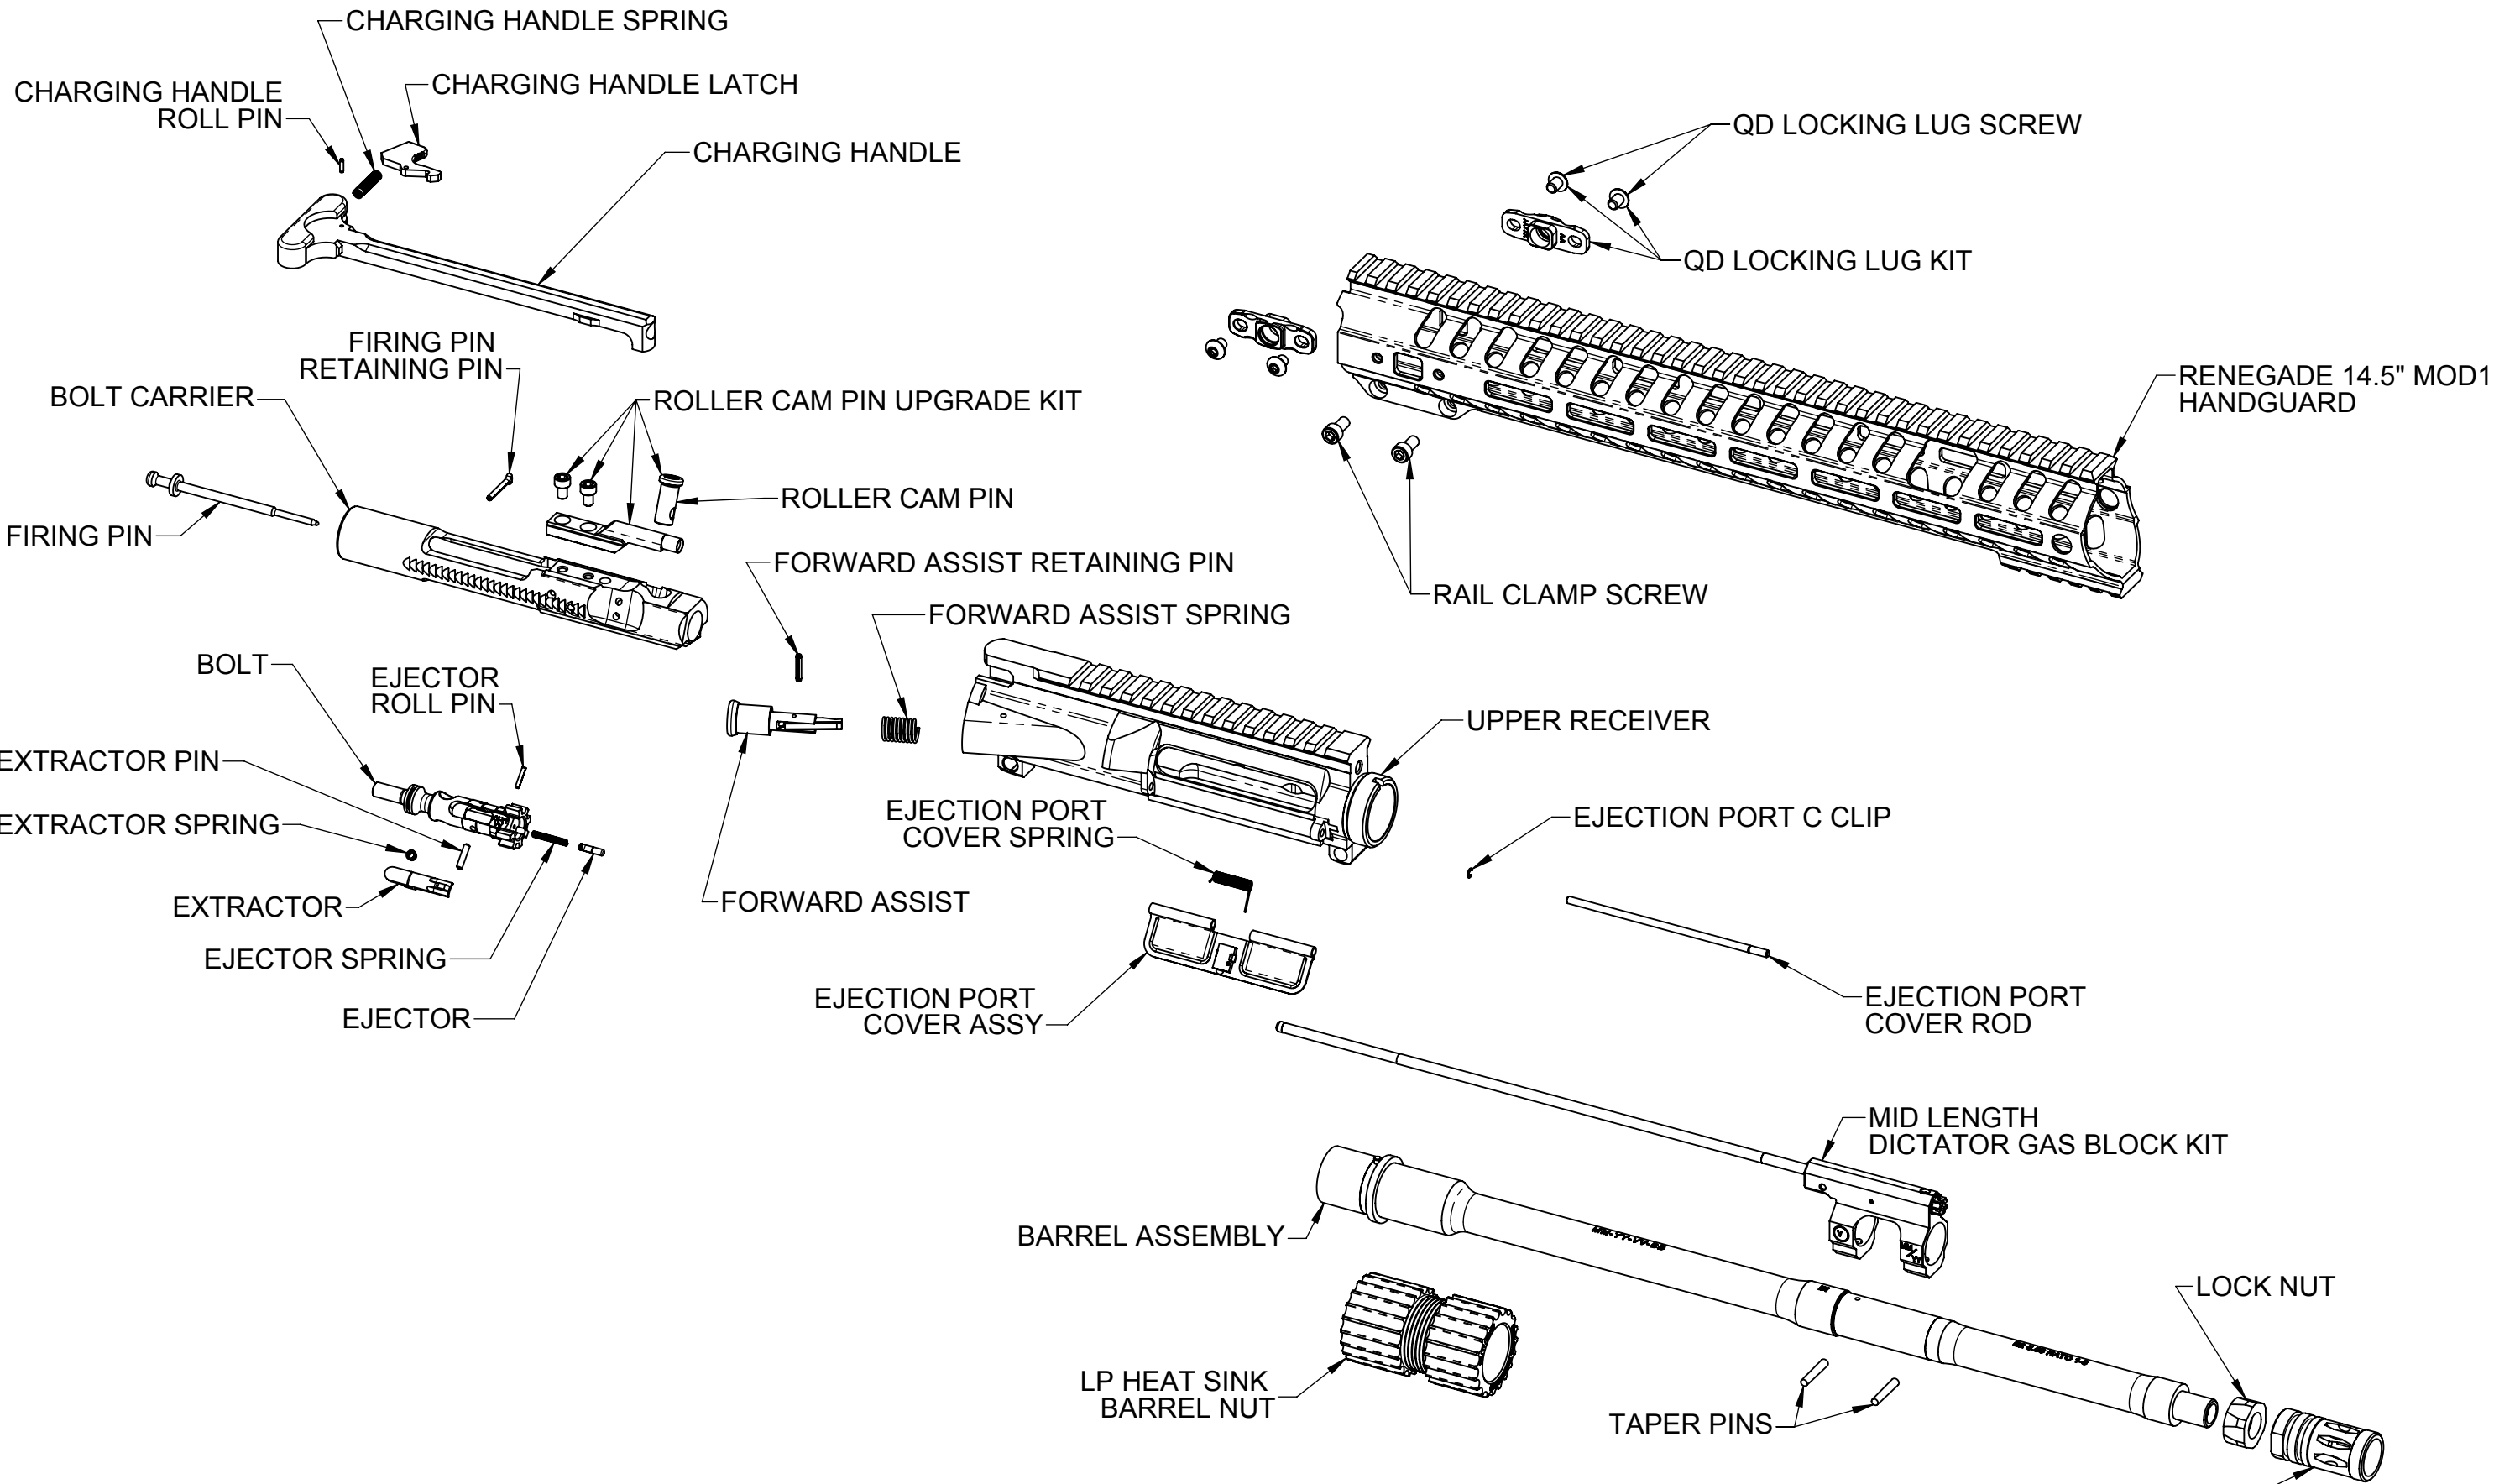

4

3

2

1

RENEGADE UPPER RECEIVER COMPONENTS BY DESCRIPTION

REVISION DATE: 3/19/2016

4

3

2

1